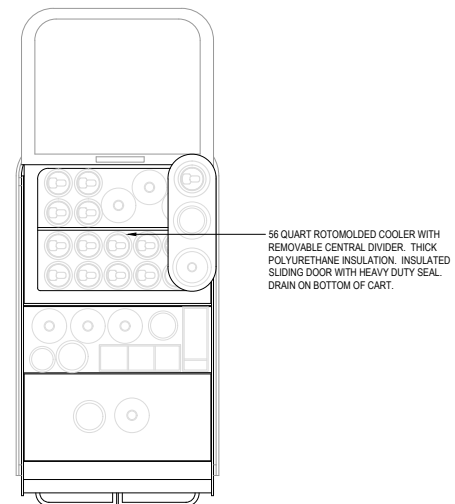

SERVE ON THE FLY CONFIGURATION

SIDE VIEW

FRONT VIEW

TOP VIEW

SIDE VIEW
DRAWERS OPEN
COOLER OPEN

REAR VIEW

TOP VIEW
COOLER OPEN

STATIONARY CONFIGURATION

TOP VIEW

SIDE VIEW

REAR VIEW

FRONT VIEW

STATIONARY DUAL CONFIGURATION

TOP VIEW

SIDE VIEW

FRONT VIEW

REAR VIEW